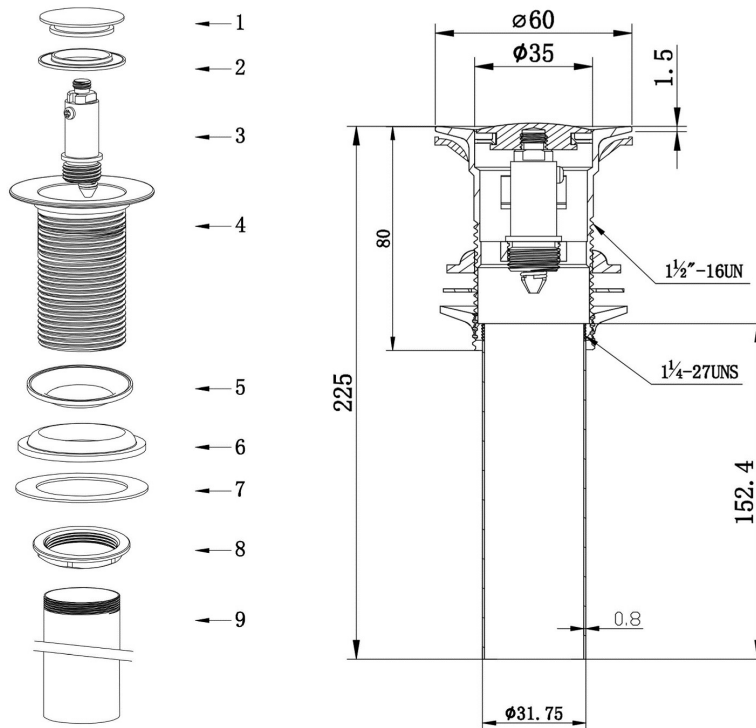

PO PLUG W/ SMALL CLICK TOP CHROME

ITEM	DESCRIPTION	QTY	MATERIAL
1	CAP	1	STAINLESS STEEL 304
2	GASKET	1	SILICONE
3	CORE	1	BRASS
4	BODY	1	STAINLESS STEEL 304
5	GASKET	1	SILICONE
6	GASKET	1	RUBBER
7	GASKET	1	FIBRE
8	NUT	1	BRASS
9	6" TAILPIECE	1	STAINLESS STEEL 201