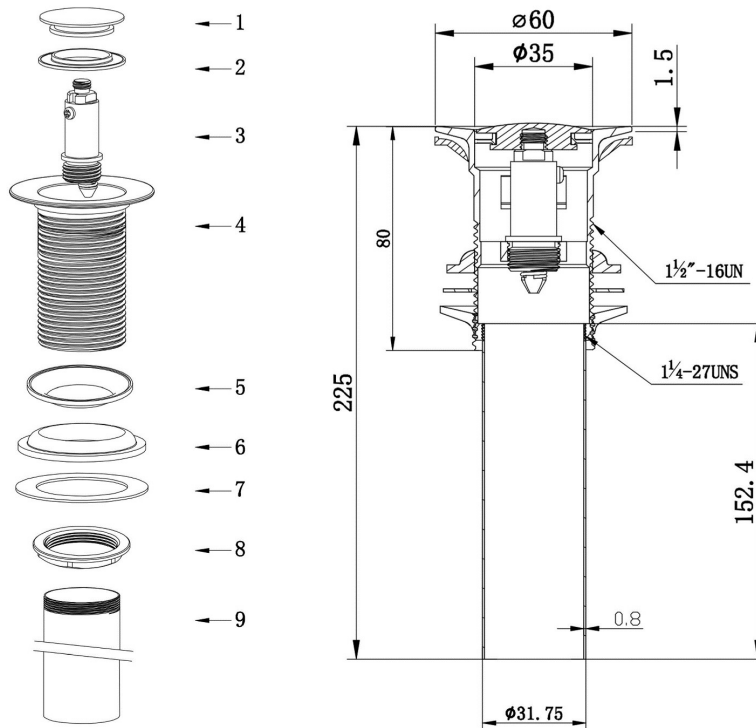

PO PLUG W/ SMALL CLICK TOP MATTE BLACK

ITEM	DESCRIPTION	QTY	MATERIAL
1	CAP	1	STAINLESS STEEL 304
2	GASKET	1	SILICONE
3	CORE	1	BRASS
4	BODY	1	STAINLESS STEEL 304
5	GASKET	1	SILICONE
6	GASKET	1	RUBBER
7	GASKET	1	FIBRE
8	NUT	1	BRASS
9	6" TAILPIECE	1	STAINLESS STEEL 201