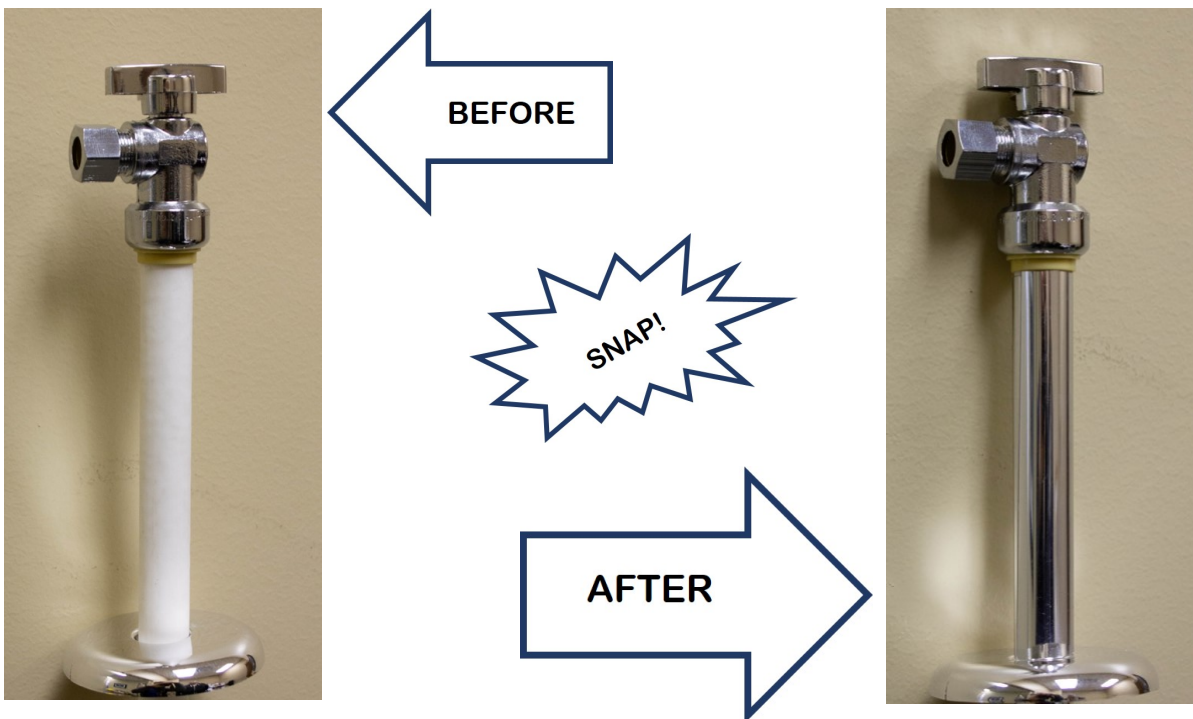

PipeSnap Covers

LynCar and Waterline are pleased to offer a quick and economical solution to cover and enhance the appearance of exposed copper or PEX piping. The durable heat resistant plastic can be trimmed to fit your application length and simply fits around the pipe and 'snaps' tight covering the unfinished look of copper or Pex.

1273
1273Q
1276Q

PipeSnap Cover 8" long 5 per pack for 1/2" Nominal Size
PipeSnap Cover 8" long 25 per pack for 1/2" Nominal Size
PipeSnap Cover 3.25' long 3 per pack for 3/4" Nominal Size