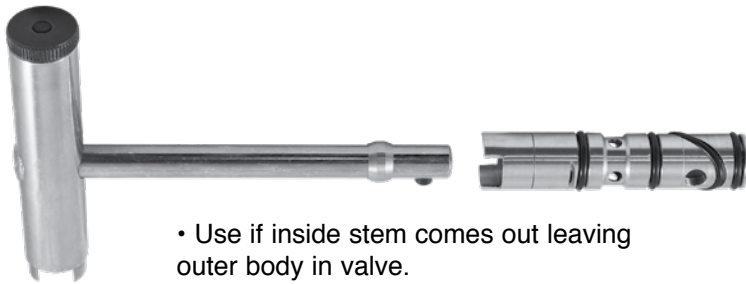

Toll Free Phone: 800.263.7011
 Toll Free Fax: 800.459.6227

Toll Free Phone: 800.361.3773
 Fax: 905.625.9481

Moen® Stem and Cartridge Puller - The Original - 2-in-1 Tool

Removes Moen® stems and Moen® cartridges from faucets and shower valves. Also removes the Posi-Temp® tub/shower cartridge.

- Removes brass cartridges
- Removes outer body of stems
- Removes plastic stems & cartridges
- Precision made
- High quality steel components
- One piece construction
- Easy to use

• Pulls cartridge complete