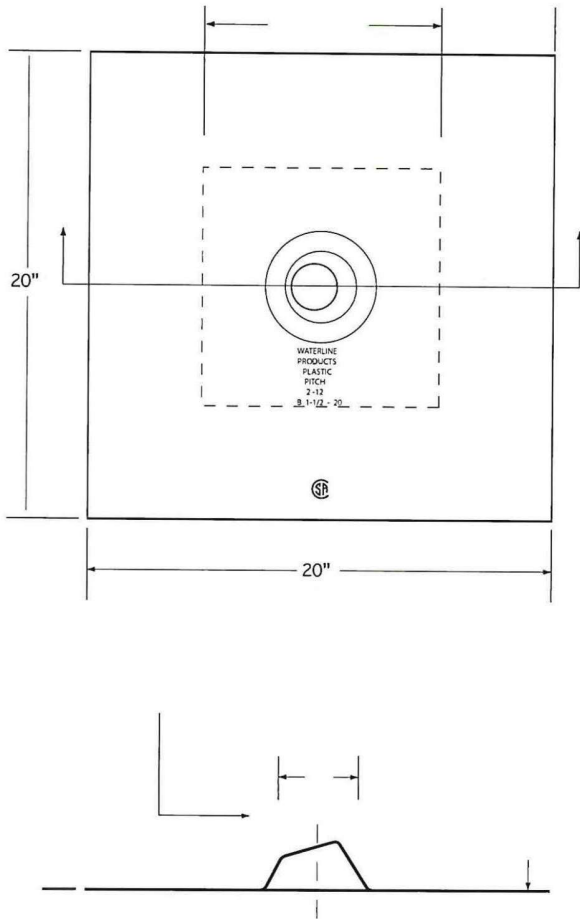

EDPM ROOF VENT FLASHING

CSA Certified
Molded of EDPM with Black Finish
Double Seal Water Tight Collars
20" X 20" Apron (508mm X 508MM)
Roof Pitch 2-12

PART #	DESCRIPTION	CASE QTY
039011	B 1½" EDPM ROOF VENT FLASHING w/ 20" X 20" APRON	12
039021	B 2" EDPM ROOF VENT FLASHING w/ 20" X 20" APRON	12
039031	B 3" EDPM ROOF VENT FLASHING w/ 20" X 20" APRON	12
039041	B 4" EDPM ROOF VENT FLASHING w/ 20" X 20" APRON	12