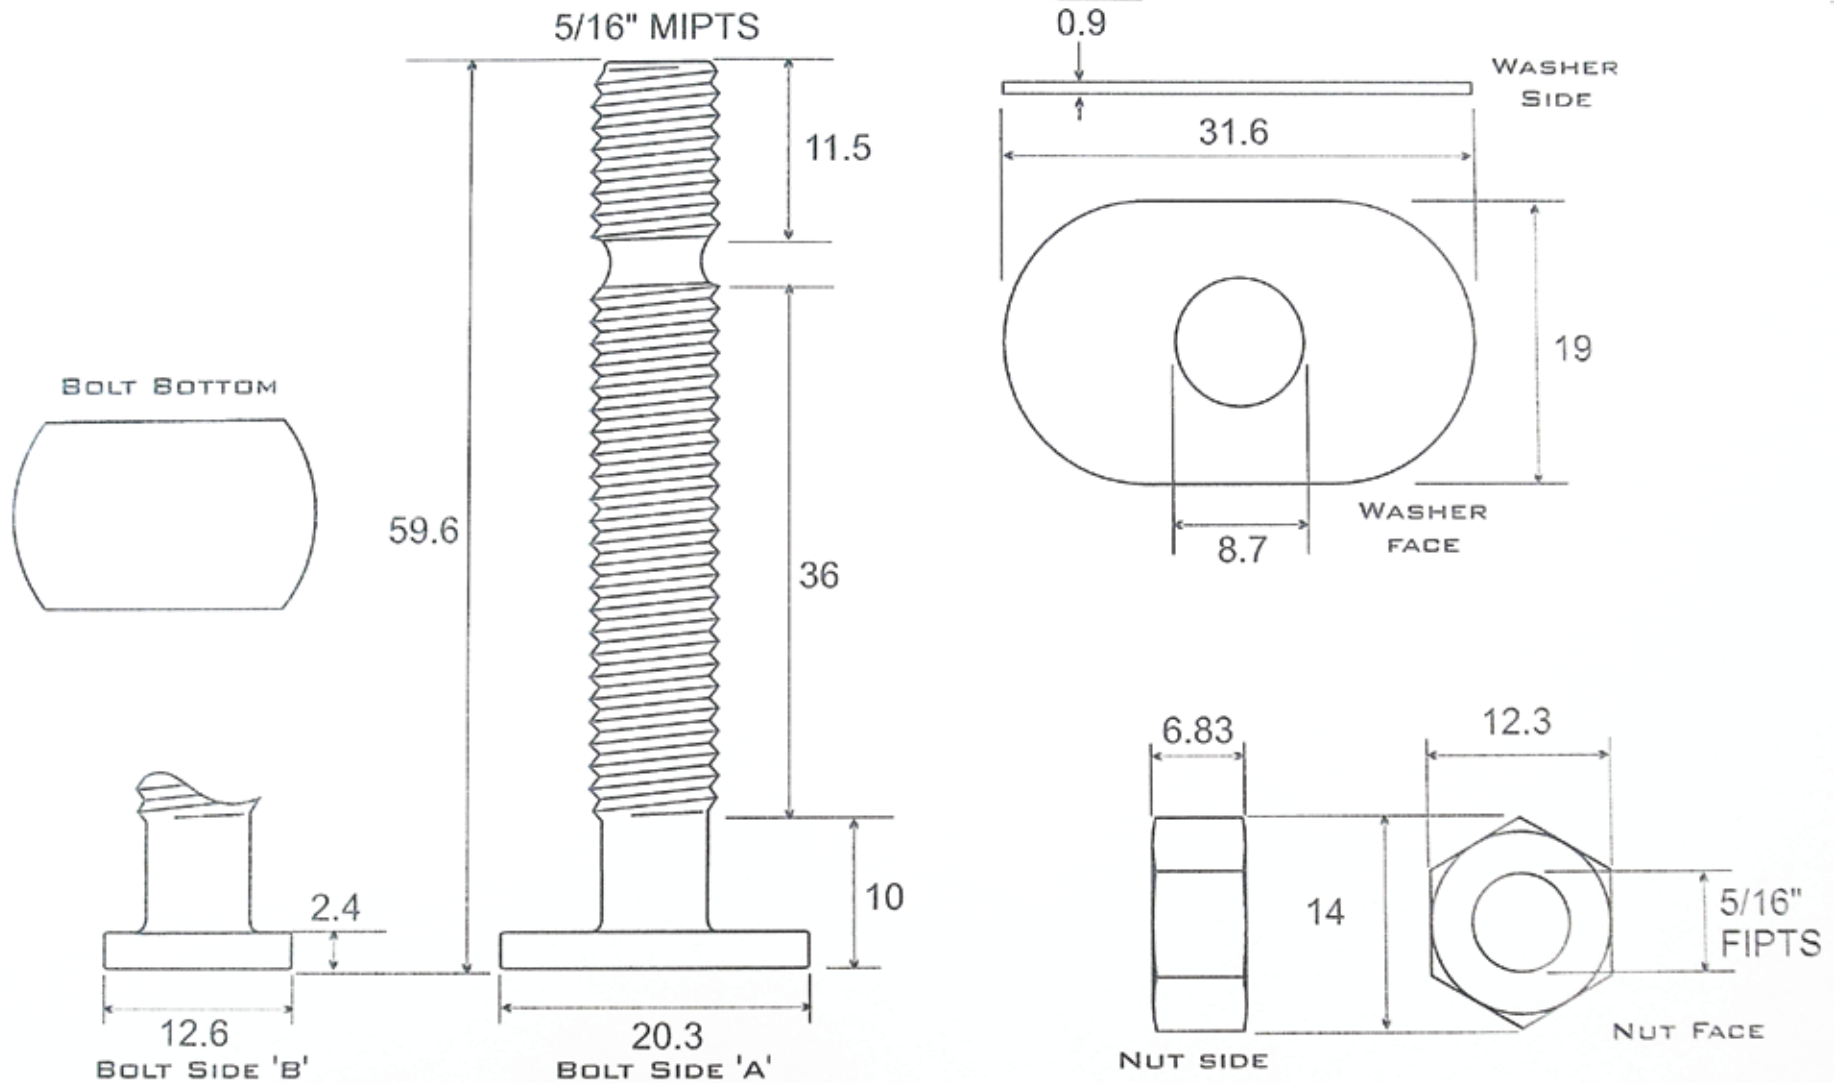

CLOSET BRASS BOLT ASSEMBLY - BREAKAWAY STYLE

5/16" x 2-1/4"

Scale = 2:1
IN = MM

PARTS
BOLT
WASHER
NUT

MATERIAL
FORGED BRASS
FORGED BRASS
FORGED BRASS