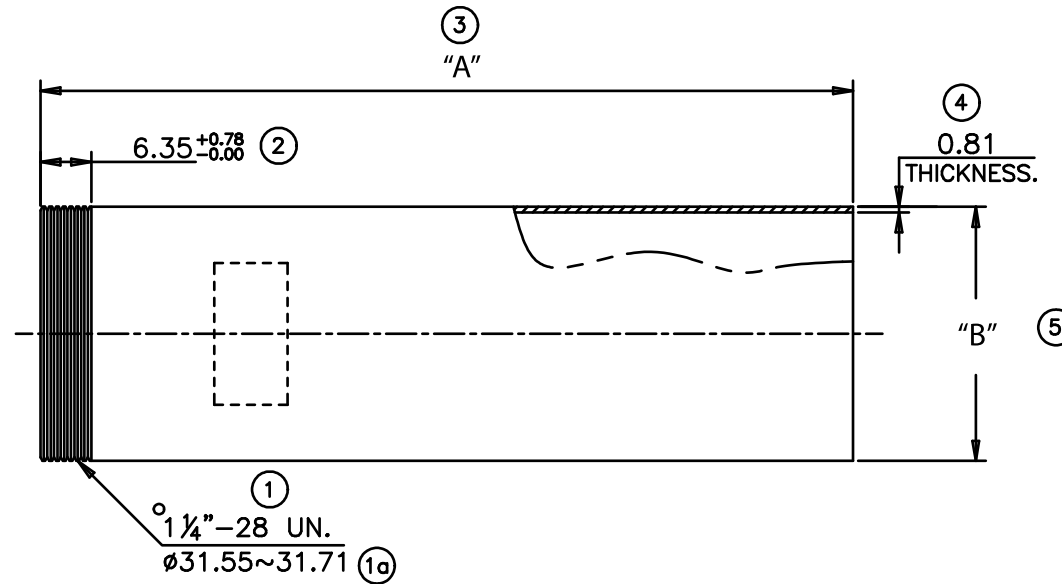

APPROVAL LOGO

IAPMO NO : ST-H02-20-125-4-D-0-0

LW-LYN-CAR/13884

GO
NOGO

part#	A	B
13884	4"	1 1/4"
13886	6"	1 1/4"
13888	8"	1 1/4"
13880	6"	1 1/2"
13882	8"	1 1/2"