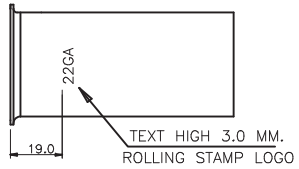

LW-LYN-CAR/13849

DIMENSIONAL EXACT ITEMS			
ST-NO.	DESCRIPTION		
BI753BCF000	SURFACE FINISH: ROUGH+PLATING	FG WEIGHT: 215.5 g.	CUST-NO:
BI753BDF000	SURFACE FINISH: POLISHING+PLATING	FG WEIGHT: 215.5 g.	CUST-NO: LW-BBC-3/161124
	SURFACE FINISH:	FG WEIGHT:	CUST-NO: