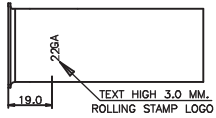

LW-LYN-CAR/13848

| DIMENSIONAL EXACT ITEMS |                                       |                    |          |
|-------------------------|---------------------------------------|--------------------|----------|
| ST-NO.                  | DESCRIPTION                           |                    |          |
| BI739BDF000             | SURFACE FINISH: POLISHING+PLATING     | FG WEIGHT: 144.0 g | CUST-NO: |
| BI739BCF000             | SURFACE FINISH: PLATING(NO POLISHING) | FG WEIGHT: 144.5 g | CUST-NO: |
| BI739BPF000             | POLISHED                              | FG WEIGHT: 144.0 g | CUST-NO: |