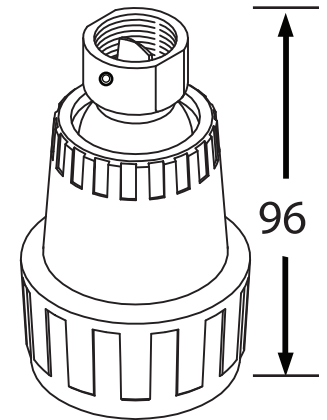

2mm allen socket screw
(VP model only)

REV#1		Date: June 2011		
MEASUREMENTS		MM	Material body ABS	
Part#	Spray Head	Body	GPM	Vandal Proof
1167	chrome	chrome	2.5	No
2001	white	chrome	2.5	No
2002	white	chrome	1.5	No
2002VP	white	chrome	1.5	Yes