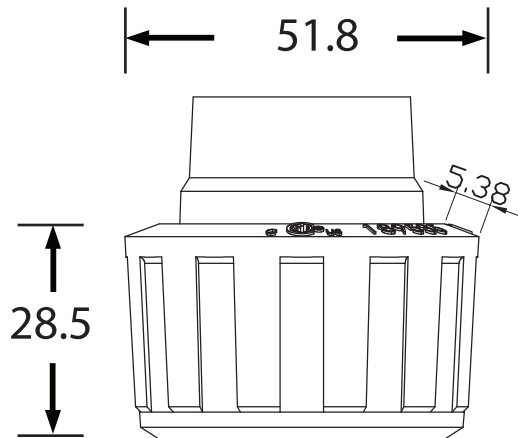

2mm allen socket screw
(VP model only)

REV#1		Date: June 2011		
MEASUREMENTS		MM	Material body ABS	
Part#	Spray Head	Body	GPM	Vandal Proof
1167	chrome	chrome	2.5	No
2001	white	chrome	2.5	No
2002	white	chrome	1.5	No
2002VP	white	chrome	1.5	Yes