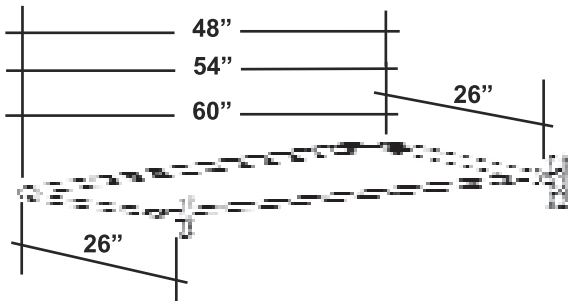

Shower Rod D Style

L: 48" D: 26"
 L: 54" D: 26",
 L: 60" D: 26"

Measurements Show Different Lengths For Each Size Rod.

A great solution to adding a shower to an existing tub.

Finishes

Polished Brass
 Chrome Plated Brass

- > 1" Solid Brass Tubing
- > Includes Rectangular Flanges
- > Includes Two "D" Rod Loop Connectors
- > 54" Available In 4 Finishes
- > 48" and 60" Available in Chrome and Polished Brass
- > Available In Three Sizes: 48", 54", and 60"
- > All Rods Come As Four Pieces
- > Ceiling Supports Available

"D" Rod Loop Connector

Rectangular Flange

Size and Parts Specifications

Part#	Rod Length	Material
1264	54" x 27"	Polished Aluminum
1265	60" x 27"	Polished Aluminum
1286	54" x 27"	Chrome Plated Brass
1287	60" x 27"	Chrome Plated Brass